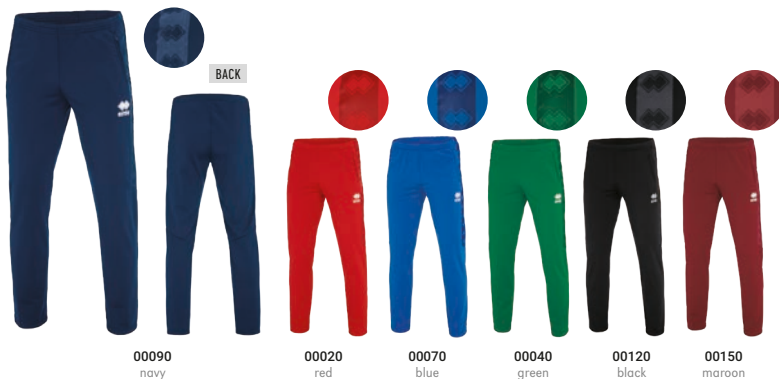

## STRIPE TROUSERS

FULL 100% POLYESTER  
240 g/mq

2021  

**CUSTOM**  
SUBIMATION

ADULT - S/M/L/XL/XXL/3XL/4XL

**FP620Z** £30,00

JUNIOR - YXS/XXS/XS

**FP621Z** £24,00