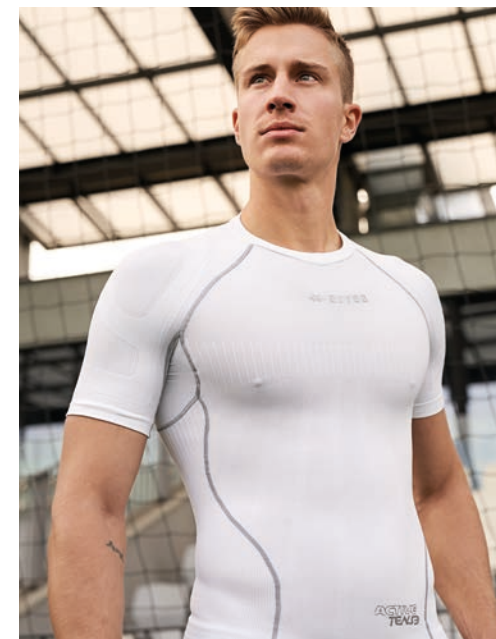

ACTIVE TENSE LITE SHIRT

94% POLYAMIDE - 6% ELASTANE

2024

MADE IN ITALY

ADULT - S/M/L/XL/XXL

UMOIOIC €80,10

JUNIOR - XS

UMO1IC €80,10

- Maglia collo a giro, dotata di zone a tensione differenziata ed esoscheletro in resina
- L'esoscheletro in resina si concentra sulla parte superiore del corpo con lo scopo di stabilizzare le spalle e migliorare la postura
- Le fasce elastiche interne sono studiate e realizzate per sostenere il deltoide e il trapezio
- Le zone a tensione differenziata grazie ai diversi attriti determinano effetti stabilizzatori sui muscoli e sulle articolazioni
- Short-sleeve shirt crew neck with differentiated tension zones and exoskeleton in resin
- The resin exoskeleton is positioned and concentrated on the upper part of the body for the purpose of stabilizing the shoulders and improving posture
- The inner elastic bands are designed and produced to support the deltoide and trapezoid muscles
- The differentiated tension zones, because of different frictions, have stabilizing effects on the muscles and joints
- Maillot col rond à manches courtes avec des zones à tension différenciée et un exosquelette en résine
- L'exosquelette en résine est positionné et se concentre sur la partie supérieure du corps dans le but de stabiliser les épaules et d'améliorer la posture
- Les bandes élastiques internes ont été étudiées et réalisées pour soutenir le deltoide et le trapèze
- Les zones à tension différenciée grâce aux différents frottements déterminent des effets stabilisateurs sur les muscles et sur les articulations

ACTIVE TENSE LITE BERMUDA

94% POLYAMIDE - 6% ELASTANE

2024

MADE IN ITALY

ADULT - S/M/L/XL/XXL

UPO6OZ €71,10

JUNIOR - XS

UPO61Z €71,10