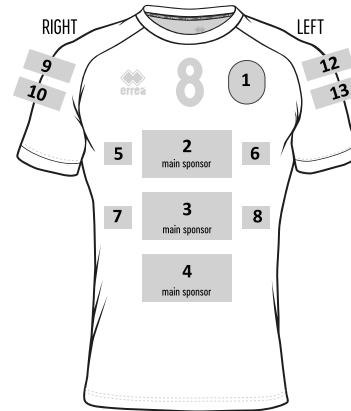

RIGHT SLEEVE

- 9 LOGO (h x w cm)
- 10 LOGO (h x w cm)

LEFT SLEEVE

- 12 LOGO (h x w cm)
- 13 LOGO (h x w cm)